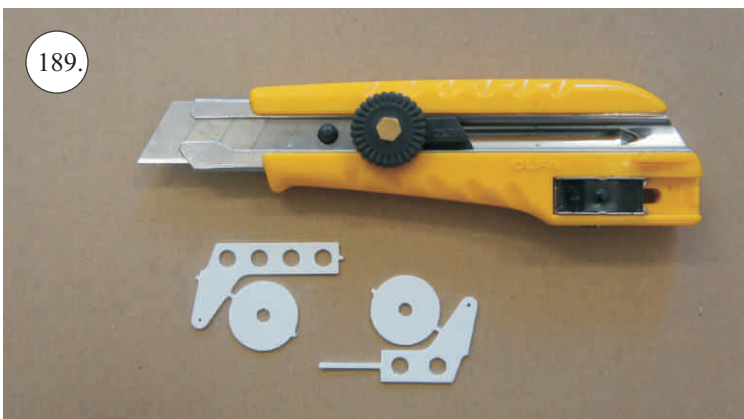

## Kit Contents:

- |                           |                       |                                     |
|---------------------------|-----------------------|-------------------------------------|
| *Fuselage                 | *Vertical Stab/Rudder | *Plywood frame                      |
| *Wing parts               | *SFGs                 | *Carbon parts                       |
| *Windshield               | *Wheels               | -2x 5x1x300 ... Landing gear        |
| *Horizontal Stab/Elevator | *Accessory pack       | -2x 3x1x980 ... Wing Spar           |
|                           | *Miscellaneous parts  | -3x1x330 ... Elevator Reinforcement |

## Accessory Pack Contents:

- |                                       |                           |
|---------------------------------------|---------------------------|
| 2x Carbon 5x1x200 ... Landing gear    | 12x Plastic clevises      |
| 2x Carbon o3x40 ... Wheel axle        | 2x Threaded end o1,5      |
| 2x Carbon o1,5x25 ... Aileron pushrod | 2x Adjusting ring + Screw |
| 2x Carbon o1,5x45 ... Slot pushrod    | Wheel axle holder         |
| 2x Carbon o1,5x200 ... Stabs pushrod  | 2x Plastic screw M4x25    |
| Plastic frame                         | 2x Aluminium nut M4       |
| Tail skid                             | 4x Screw M2x5             |

## Plastic Frame Contents:

1. Elevator horn
2. Rudder horn
3. Aileron horn
4. Slot hinges
5. Slot horns
6. Wing screw washer

## You Will Also Need:

- |                     |                             |
|---------------------|-----------------------------|
| * Sharp hobby knife | * Pliers                    |
| * Screwdriver       | * CA medium+thin, CA kicker |
| * Round needle file | * Ruler                     |
|                     | * Sandpaper 100-500         |