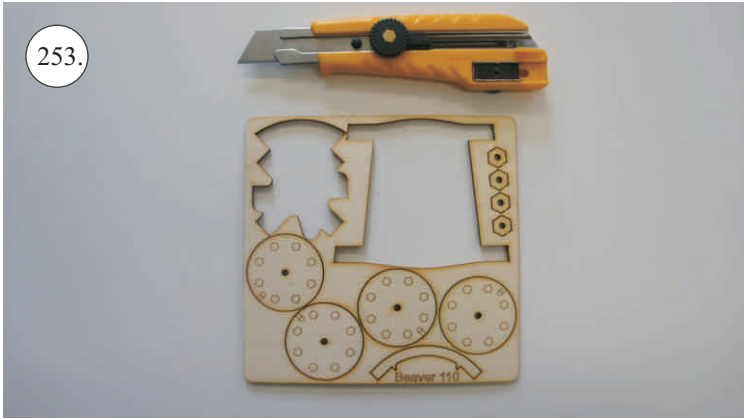

## Accessory Pack Contents:

- |                                       |                           |
|---------------------------------------|---------------------------|
| 2x Carbon 5x1x200 ... Landing gear    | 12x Plastic clevises      |
| 2x Carbon o3x40 ... Wheel axle        | 2x Threaded end o1,5      |
| 2x Carbon o1,5x25 ... Aileron pushrod | 2x Adjusting ring + Screw |
| 2x Carbon o1,5x45 ... Slot pushrod    | Wheel axle holder         |
| 2x Carbon o1,5x200 ... Stabs pushrod  | 2x Plastic screw M4x25    |
| Plastic frame                         | 2x Aluminium nut M4       |
| Tail skid                             | 4x Screw M2x5             |

## Plastic Frame Contents:

1. Elevator horn
2. Rudder horn
3. Aileron horn
4. Slot hinges
5. Slot horns
6. Wing screw washer

## You Will Also Need:

- |                     |                             |
|---------------------|-----------------------------|
| * Sharp hobby knife | * Pliers                    |
| * Screwdriver       | * CA medium+thin, CA kicker |
| * Round needle file | * Ruler                     |
|                     | * Sandpaper 100-500         |