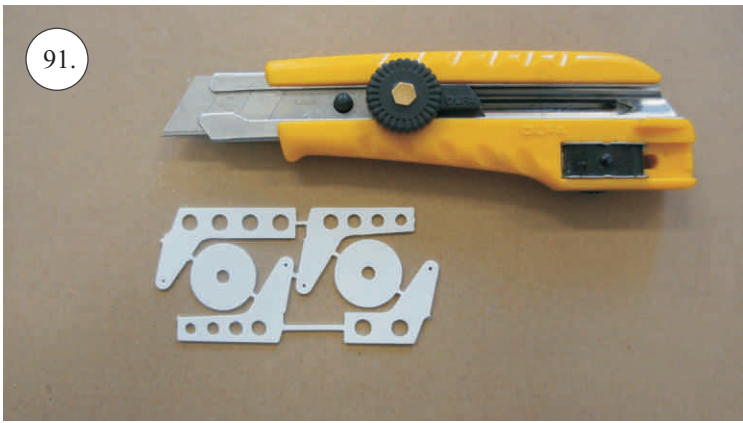

## Kit Contents:

- |                           |                       |                                     |
|---------------------------|-----------------------|-------------------------------------|
| *Fuselage                 | *Vertical Stab/Rudder | *Plywood frame                      |
| *Wing parts               | *SFGs                 | *Carbon parts                       |
| *Windshield               | *Wheels               | -2x 5x1x300 ... Landing gear        |
| *Horizontal Stab/Elevator | *Accessory pack       | -2x 3x1x980 ... Wing Spar           |
|                           | *Miscellaneous parts  | -3x1x330 ... Elevator Reinforcement |

## Accessory Pack Contents:

- |                                       |                           |
|---------------------------------------|---------------------------|
| 2x Carbon 5x1x200 ... Landing gear    | 12x Plastic clevises      |
| 2x Carbon o3x40 ... Wheel axle        | 2x Threaded end o1,5      |
| 2x Carbon o1,5x25 ... Aileron pushrod | 2x Adjusting ring + Screw |
| 2x Carbon o1,5x45 ... Slot pushrod    | Wheel axle holder         |
| 2x Carbon o1,5x200 ... Stabs pushrod  | 2x Plastic screw M4x25    |
| Plastic frame                         | 2x Aluminium nut M4       |
| Tail skid                             | 4x Screw M2x5             |

## Plastic Frame Contents:

1. Elevator horn
2. Rudder horn
3. Aileron horn
4. Slot hinges
5. Slot horns
6. Wing screw washer

## You Will Also Need:

- |                     |                             |
|---------------------|-----------------------------|
| * Sharp hobby knife | * Pliers                    |
| * Screwdriver       | * CA medium+thin, CA kicker |
| * Round needle file | * Ruler                     |
|                     | * Sandpaper 100-500         |