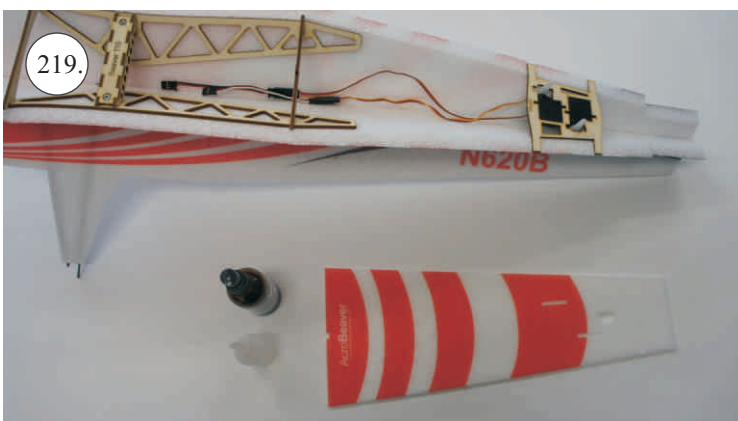

## Kit Contents:

- |                           |                       |                                     |
|---------------------------|-----------------------|-------------------------------------|
| *Fuselage                 | *Vertical Stab/Rudder | *Plywood frame                      |
| *Wing parts               | *SFGs                 | *Carbon parts                       |
| *Windshield               | *Wheels               | -2x 5x1x300 ... Landing gear        |
| *Horizontal Stab/Elevator | *Accessory pack       | -2x 3x1x980 ... Wing Spar           |
|                           | *Miscellaneous parts  | -3x1x330 ... Elevator Reinforcement |

## Accessory Pack Contents:

- |                                       |                           |
|---------------------------------------|---------------------------|
| 2x Carbon 5x1x200 ... Landing gear    | 12x Plastic clevises      |
| 2x Carbon o3x40 ... Wheel axle        | 2x Threaded end o1,5      |
| 2x Carbon o1,5x25 ... Aileron pushrod | 2x Adjusting ring + Screw |
| 2x Carbon o1,5x45 ... Slot pushrod    | Wheel axle holder         |
| 2x Carbon o1,5x200 ... Stabs pushrod  | 2x Plastic screw M4x25    |
| Plastic frame                         | 2x Aluminium nut M4       |
| Tail skid                             | 4x Screw M2x5             |

## Plastic Frame Contents:

1. Elevator horn
2. Rudder horn
3. Aileron horn
4. Slot hinges
5. Slot horns
6. Wing screw washer

## You Will Also Need:

- |                     |                             |
|---------------------|-----------------------------|
| * Sharp hobby knife | * Pliers                    |
| * Screwdriver       | * CA medium+thin, CA kicker |
| * Round needle file | * Ruler                     |
|                     | * Sandpaper 100-500         |