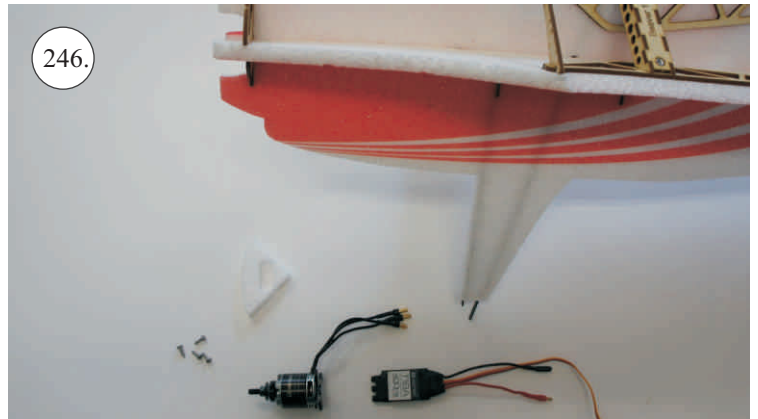

## Kit Contents:

- |                           |                       |                                     |
|---------------------------|-----------------------|-------------------------------------|
| *Fuselage                 | *Vertical Stab/Rudder | *Plywood frame                      |
| *Wing parts               | *SFGs                 | *Carbon parts                       |
| *Windshield               | *Wheels               | -2x 5x1x300 ... Landing gear        |
| *Horizontal Stab/Elevator | *Accessory pack       | -2x 3x1x980 ... Wing Spar           |
|                           | *Miscellaneous parts  | -3x1x330 ... Elevator Reinforcement |

## Plastic Frame Contents:

1. Elevator horn
2. Rudder horn
3. Aileron horn
4. Slot hinges
5. Slot horns
6. Wing screw washer

## You Will Also Need:

- |                     |                             |
|---------------------|-----------------------------|
| * Sharp hobby knife | * Pliers                    |
| * Screwdriver       | * CA medium+thin, CA kicker |
| * Round needle file | * Ruler                     |
|                     | * Sandpaper 100-500         |