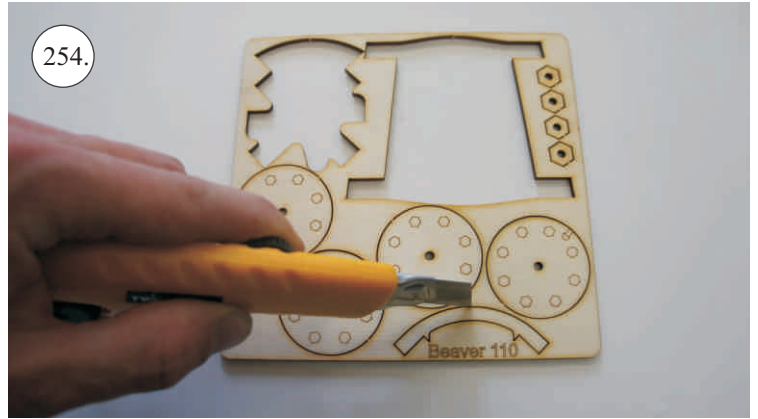

## Accessory Pack Contents:

- |                                       |                           |
|---------------------------------------|---------------------------|
| 2x Carbon 5x1x200 ... Landing gear    | 12x Plastic clevises      |
| 2x Carbon o3x40 ... Wheel axle        | 2x Threaded end o1,5      |
| 2x Carbon o1,5x25 ... Aileron pushrod | 2x Adjusting ring + Screw |
| 2x Carbon o1,5x45 ... Slot pushrod    | Wheel axle holder         |
| 2x Carbon o1,5x200 ... Stabs pushrod  | 2x Plastic screw M4x25    |
| Plastic frame                         | 2x Aluminium nut M4       |
| Tail skid                             | 4x Screw M2x5             |

## Plastic Frame Contents:

1. Elevator horn
2. Rudder horn
3. Aileron horn
4. Slot hinges
5. Slot horns
6. Wing screw washer

## You Will Also Need:

- |                     |                             |
|---------------------|-----------------------------|
| * Sharp hobby knife | * Pliers                    |
| * Screwdriver       | * CA medium+thin, CA kicker |
| * Round needle file | * Ruler                     |
|                     | * Sandpaper 100-500         |