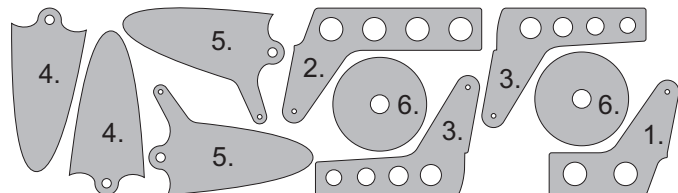

## Kit Contents:

- |                           |                       |                                     |
|---------------------------|-----------------------|-------------------------------------|
| *Fuselage                 | *Vertical Stab/Rudder | *Plywood frame                      |
| *Wing parts               | *SFGs                 | *Carbon parts                       |
| *Windshield               | *Wheels               | -2x 5x1x300 ... Landing gear        |
| *Horizontal Stab/Elevator | *Accessory pack       | -2x 3x1x980 ... Wing Spar           |
|                           | *Miscellaneous parts  | -3x1x330 ... Elevator Reinforcement |

## Accessory Pack Contents:

- |                                       |                           |
|---------------------------------------|---------------------------|
| 2x Carbon 5x1x200 ... Landing gear    | 12x Plastic clevises      |
| 2x Carbon o3x40 ... Wheel axle        | 2x Threaded end o1,5      |
| 2x Carbon o1,5x25 ... Aileron pushrod | 2x Adjusting ring + Screw |
| 2x Carbon o1,5x45 ... Slot pushrod    | Wheel axle holder         |
| 2x Carbon o1,5x200 ... Stabs pushrod  | 2x Plastic screw M4x25    |
| Plastic frame                         | 2x Aluminium nut M4       |
| Tail skid                             | 4x Screw M2x5             |

## Plastic Frame Contents:

1. Elevator horn
2. Rudder horn
3. Aileron horn
4. Slot hinges
5. Slot horns
6. Wing screw washer