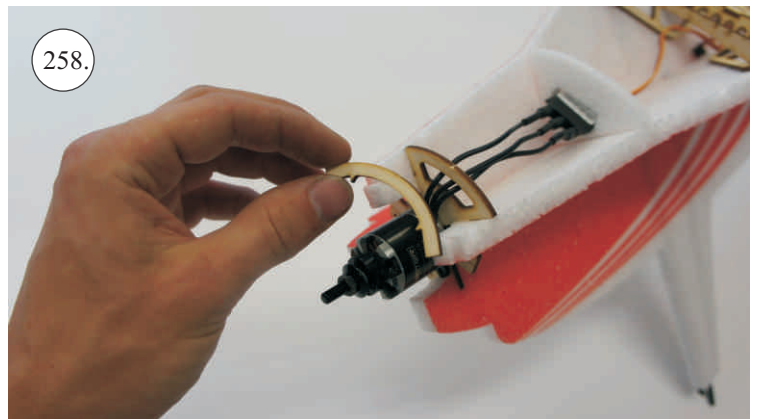

## Accessory Pack Contents:

- |                                       |                           |
|---------------------------------------|---------------------------|
| 2x Carbon 5x1x200 ... Landing gear    | 12x Plastic clevises      |
| 2x Carbon o3x40 ... Wheel axle        | 2x Threaded end o1,5      |
| 2x Carbon o1,5x25 ... Aileron pushrod | 2x Adjusting ring + Screw |
| 2x Carbon o1,5x45 ... Slot pushrod    | Wheel axle holder         |
| 2x Carbon o1,5x200 ... Stabs pushrod  | 2x Plastic screw M4x25    |
| Plastic frame                         | 2x Aluminium nut M4       |
| Tail skid                             | 4x Screw M2x5             |

## Plastic Frame Contents:

1. Elevator horn
2. Rudder horn
3. Aileron horn
4. Slot hinges
5. Slot horns
6. Wing screw washer

## You Will Also Need:

- |                     |                             |
|---------------------|-----------------------------|
| * Sharp hobby knife | * Pliers                    |
| * Screwdriver       | * CA medium+thin, CA kicker |
| * Round needle file | * Ruler                     |
|                     | * Sandpaper 100-500         |