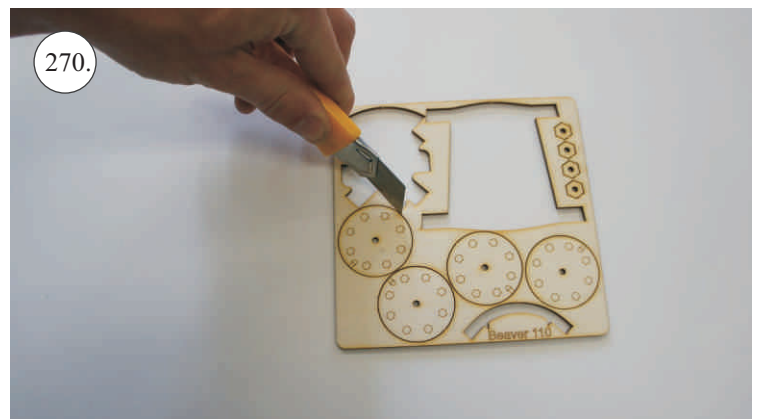

## Plastic Frame Contents:

1. Elevator horn
2. Rudder horn
3. Aileron horn
4. Slot hinges
5. Slot horns
6. Wing screw washer

## You Will Also Need:

- |                     |                             |
|---------------------|-----------------------------|
| * Sharp hobby knife | * Pliers                    |
| * Screwdriver       | * CA medium+thin, CA kicker |
| * Round needle file | * Ruler                     |
|                     | * Sandpaper 100-500         |